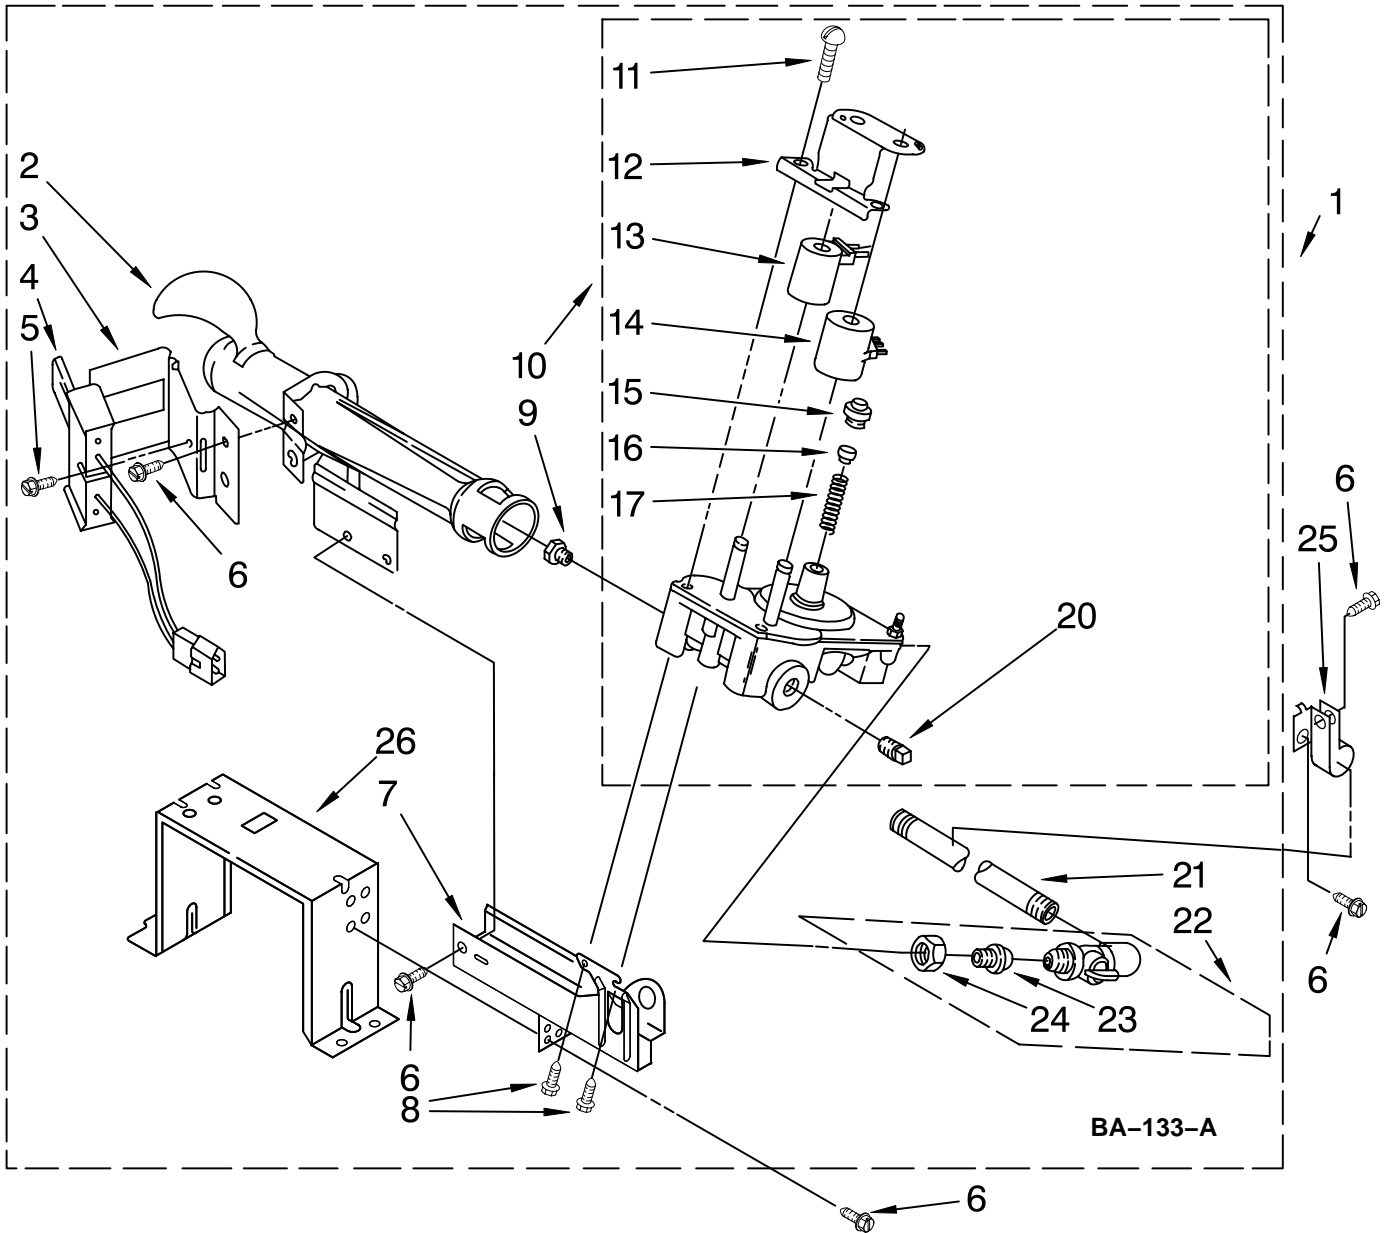

3401797 BURNER ASSEMBLY

For Model: CSP2761TQ0
(White)

USE WITH TYPE 1 – NATURAL, TYPE 2 – MIXED,
AND TYPE 4 – LIQUEFIED PROPANE AND BUTANE GASES

FOR ORDERING INFORMATION REFER TO PARTS PRICE LIST

3401797 BURNER ASSEMBLY

For Model: CSP2761TQ0
(White)

USE WITH TYPE 1 – NATURAL, TYPE 2 – MIXED,
AND TYPE 4 – LIQUEFIED PROPANE AND BUTANE GASES

Illus. No.	Part No.	DESCRIPTION
1	3401797	Burner Assembly 60 Hz. (Type 1, 2 & 3) (White Rodgers)
2	688617	Tube, Burner
3	694298	Bracket, Ignitor
4	686590	Ignitor
5	3393909	Screw & Washer (8-32 x 5/8)
6	343641	Screw, 10-16 x 1/2
7	3389871	Base, Burner
8	3387057	Screw, 10-16 x 1/2 (3)
9		Orifice, Burner
	3397656	Type 1
	15775	Type 2
10	3401775	Valve, Gas 60 Hz. (Complete)
11	694421	Screw, 8-32 x 1/2 (2)
12	694538	Bracket, Coil
13	694540	Coil, 60 Hz. (2 Terminal) (Main)
14	694539	Coil, 60 Hz. (Split) (3 Terminal) (Pilot Position)
15	694424	Leak, Limiter
16	694423	Screw, Regulator Adjustment
17	694422	Spring, Regulator
20	239822	Plug, Pipe
21	3387224	Pipe, Gas Supply
22	697441	Valve & Union Shut-Off
23	3393767	Pipe, Tail
24	233076	Nut, Compression
25	3387561	Clamp, Pipe
26	3389889	Bracket, Support

Following Parts Not Illustrated

694572 Conversion Kit
(Type 1 and 2)
to Type (4) L.P.G.

BA-133-A

FOR ORDERING INFORMATION REFER TO PARTS PRICE LIST